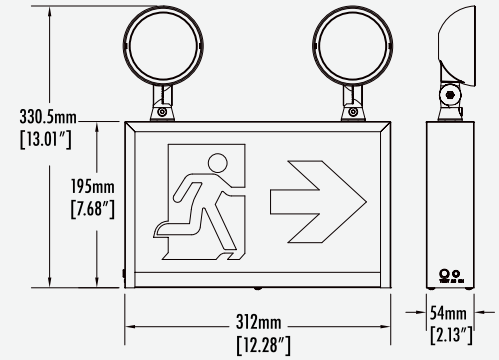

Steel Running Man

EMERGENCY SIGN

10025 / 10026

DESCRIPTION

- Steel housing
- Super bright&Long Lasting LEDs
- Power coated steel frame
- Universal AC input voltage **120/347VAC**
- Test switch and AC-ON indicator
- Universal Mounting: Wall/Ceiling/Side Mounting
- Single or double face with changeable legends
- Combo heads adjustable 2 * 0.8W
- **90 Mins.** battery backup time
- Suitable for **Damp Locations**
- Overcharge and over-discharge protection
- Operating temperature: 0 °C -40 °C/ 32 °F ~104 °F
- 1 year warranty
- ULc certified to C22.2-NO141-10

Comes standard with three pictogram legends for direction selection (single / double face)

BACKUP TIME

90
Mins

RECHARGE TIME

24
Hrs

PRODUCT SIZE

10025

10026

KEY FEATURES

Model Code	MEST	MES
Product Code	10025	10026
Description	Steel running man combo	Steel running man sign
Light Source	White DIP5mm(9pcs)&SM-D2835(24pcs)	SMD2835(24pcs)
Input Voltage	AC120/347V, 60Hz, 50mA	AC120/347V, 60Hz, 50mA
Input Power	4W	4W
Emergency Power	1.8W	1.8W
LED Heads	2 * 0.8W	/
Luminance Flux	100lm	/
Emergency Duration	90 Minutes	90 Minutes
Battery	Ni-Cd 3.6V, 1200mAh	Ni-Cd 3.6V, 600mAh
Recharge Time	24 Hrs	24 Hrs
Remote Capable	/	/
Max, mounting height	8.4ft (2.6m)	/
Instruction Sheet	VIEW	VIEW