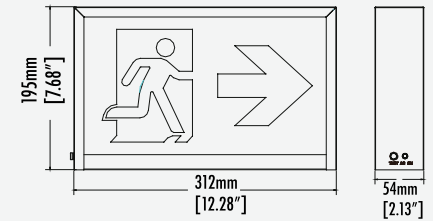

Steel Running Man

EMERGENCY SIGN

10025 / 10026

DESCRIPTION

- Steel housing
- Super bright&Long Lasting LEDs
- Power coated steel frame
- Universal AC input voltage **120/347VAC**
- Test switch and AC-ON indicator
- Universal Mounting: Wall/Ceiling/Side Mounting
- Single or double face with changeable legends
- Combo heads adjustable 2 * 0.8W
- **90 Mins.** battery backup time
- Suitable for **Damp Locations**
- Overcharge and over-discharge protection
- Operating temperature: 0 °C -40 °C/ 32 °F ~104 °F
- 1 year warranty
- ULc certified to C22.2-NO141-10

Comes standard with three pictogram legends for direction selection (single / double face)

BACKUP TIME

90
Mins

RECHARGE TIME

24
Hrs

PRODUCT SIZE

10025

10026

KEY FEATURES

Model Code	MEST	MES
Product Code	10025	10026
Description	Steel running man combo	Steel running man sign
Light Source	White DIP5mm(9pcs)&SM-D2835(24pcs)	SMD2835(24pcs)
Input Voltage	AC120/347V, 60Hz, 50mA	AC120/347V, 60Hz, 50mA
Input Power	4W	4W
Emergency Power	1.8W	1.8W
LED Heads	2 * 0.8W	/
Luminance Flux	100lm	/
Emergency Duration	90 Minutes	90 Minutes
Battery	Ni-Cd 3.6V, 1200mAh	Ni-Cd 3.6V, 600mAh
Recharge Time	24 Hrs	24 Hrs
Remote Capable	/	/
Max, mounting height	8.4ft (2.6m)	/
Instruction Sheet	VIEW	VIEW