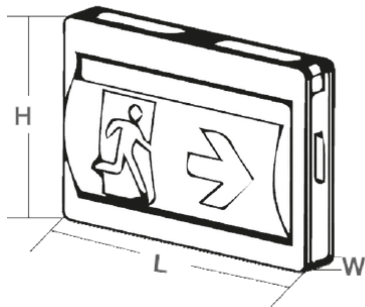

## MOUNTING

- Wall or ceiling mount
- Wall and ceiling double face

## COMPLIANCE

- ULC C22.2-NO141-10
- ULC SS70-2010

L X W X H (inch)

13.6 X 9.1 X 2.3