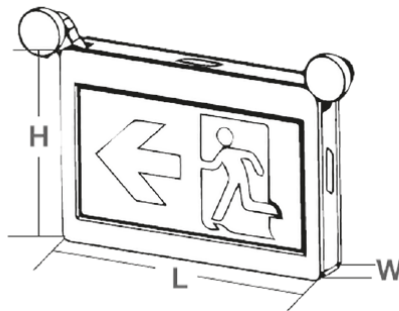

## MOUNTING

- Wall or ceiling mount
- Wall and ceiling double face

## COMPLIANCE

- ULC C22.2-NO141-10
- ULC SS70-2010

L X W X H (inch)

13.6 X 9.1 X 2.3