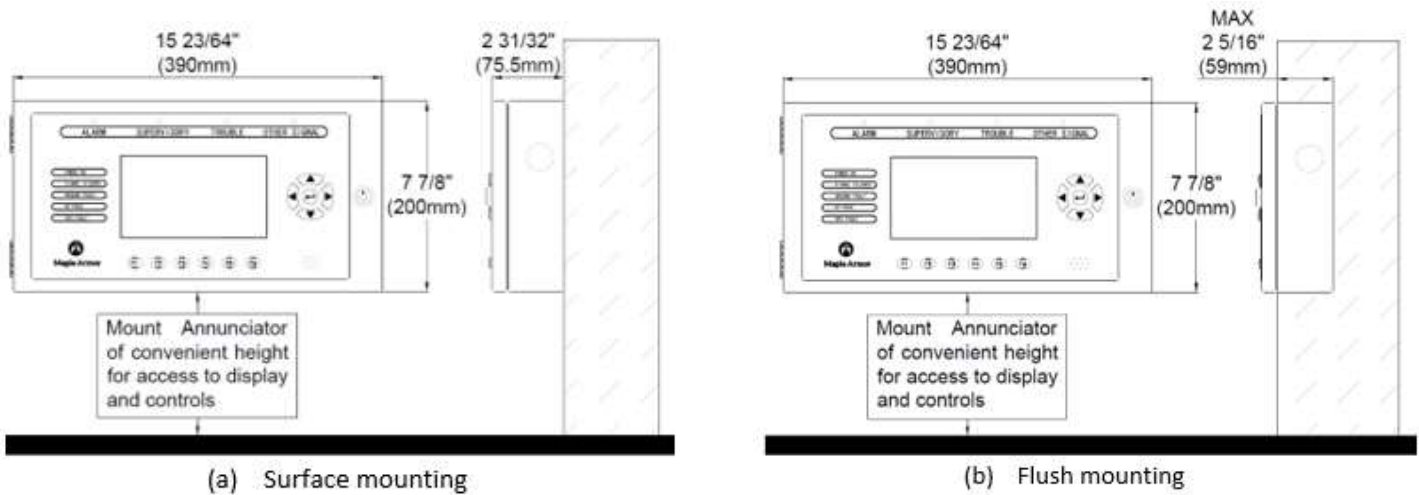

INSTALLATION

The cabinet can be surface-mounted or flush-mounted. The mounting space is shown in figure 1.

Figure 3. Connection

SPECIFICATION

| | |
|------------------------------|-------------------------------------|
| FW123 | |
| Operating Voltage | 24VDC(Powered by Panel Aux. output) |
| Standby Current | 170mA |
| Alarm Current | 173mA |
| Operating Temperature | 32°F to 120°F (0°C to 49°C) |
| Operating Humidity | Up to 93% @ 90°F (32°C) |
| Weight | 102.3 oz (2.9kg) |
| Color | Red / Dark Gray |
| Location | Indoor dry |

CATALOG NUMBER TO ORDER

| Model | Description |
|--------------|---|
| FW 123(R) | Remote LCD Annunciator with 7" color LCD, 1 AMI, 1 XNU, and standard Red color enclosure with <i>English</i> silkscreen with a lockable door |
| FW 123(DG) | Remote LCD Annunciator with 7" color LCD, 1 AMI, 1 XNU, and standard Dark Gray color enclosure with <i>English</i> silkscreen with a lockable door |
| FW 431(R) | Red color trim ring for FW122/FW123/FW129 |
| FW 431(DG) | Dark Gray color trim ring for FW122/FW123/FW129 |