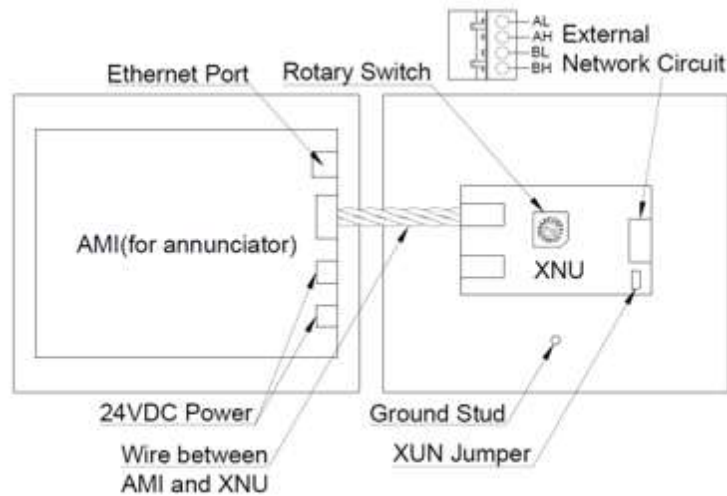

INSTALLATION

The cabinet can be surface-mounted or flush-mounted. The mounting space is shown in figure 1.

Figure 3. Connection

SPECIFICATION

| | |
|------------------------------|-------------------------------------|
| FW123 | |
| Operating Voltage | 24VDC(Powered by Panel Aux. output) |
| Standby Current | 170mA |
| Alarm Current | 173mA |
| Operating Temperature | 32°F to 120°F (0°C to 49°C) |
| Operating Humidity | Up to 93% @ 90°F (32°C) |
| Weight | 102.3 oz (2.9kg) |
| Color | Red / Dark Gray |
| Location | Indoor dry |

CATALOG NUMBER TO ORDER

| Model | Description |
|--------------|---|
| FW 123(R) | Remote LCD Annunciator with 7" color LCD, 1 AMI, 1 XNU, and standard Red color enclosure with <i>English</i> silkscreen with a lockable door |
| FW 123(DG) | Remote LCD Annunciator with 7" color LCD, 1 AMI, 1 XNU, and standard Dark Gray color enclosure with <i>English</i> silkscreen with a lockable door |
| FW 431(R) | Red color trim ring for FW122/FW123/FW129 |
| FW 431(DG) | Dark Gray color trim ring for FW122/FW123/FW129 |